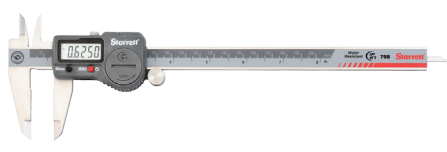

### VERNIER CALIPER

SIZE: 6" 150mm

Details: Graduation 0.001" 0.02mm.

Stainless steel depth rod. Lock screw for slide jaw.

**\$99.00**

EACH INC. GST

Part No. 125MEA-6/150

### IP67 ELECTRONIC DIGITAL CALIPER

SIZE: 8" 200mm

Details: Graduation 0.0005" 0.01mm.

IP67 Level of protection against foreign matter. Instant inch/metric conversion. RS232 data output. Zero at any position.